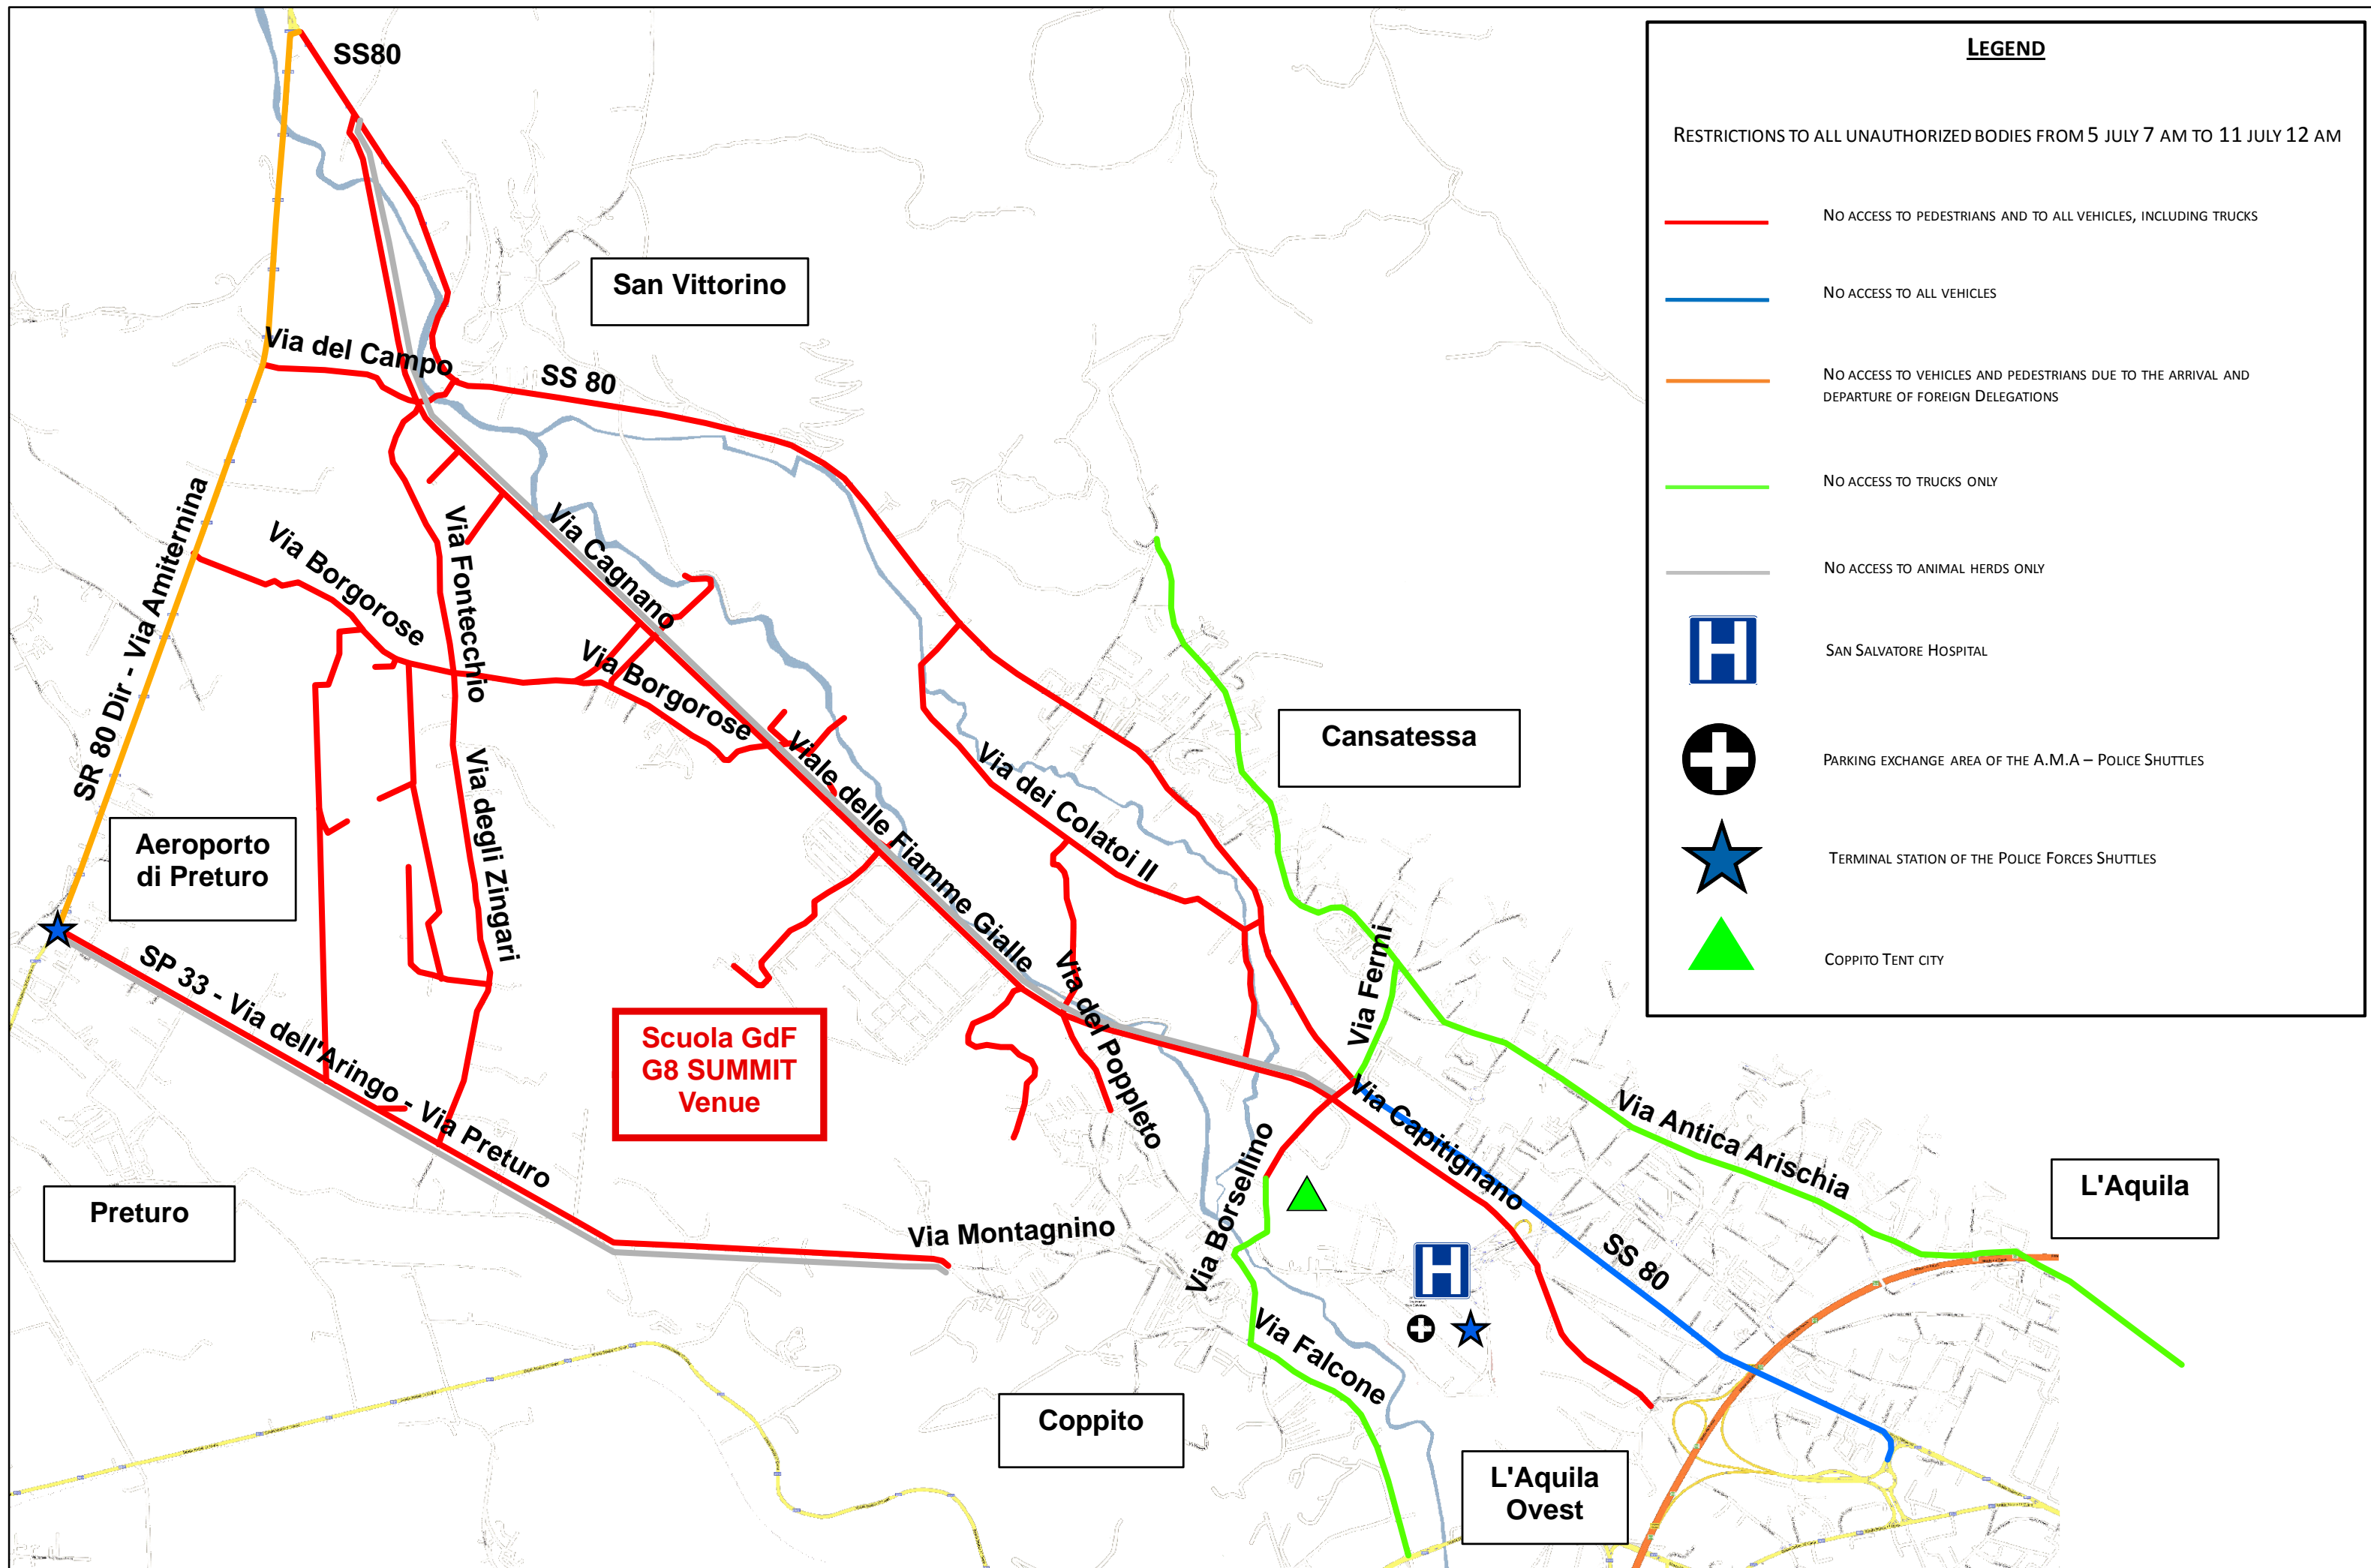

5 - 11 July 2009

G8 SUMMIT Road Map

LEGEND

RESTRICTIONS TO ALL UNAUTHORIZED BODIES FROM 5 JULY 7 AM TO 11 JULY 12 AM

 NO ACCESS TO PEDESTRIANS AND TO ALL VEHICLES, INCLUDING TRUCKS

 NO ACCESS TO ALL VEHICLES

 NO ACCESS TO VEHICLES AND PEDESTRIANS DUE TO THE ARRIVAL AND DEPARTURE OF FOREIGN DELEGATIONS

 NO ACCESS TO TRUCKS ONLY

 NO ACCESS TO ANIMAL HERDS ONLY

 SAN SALVATORE HOSPITAL

 PARKING EXCHANGE AREA OF THE A.M.A – POLICE SHUTTLES

 TERMINAL STATION OF THE POLICE FORCES SHUTTLES

 COPPITO TENT CITY